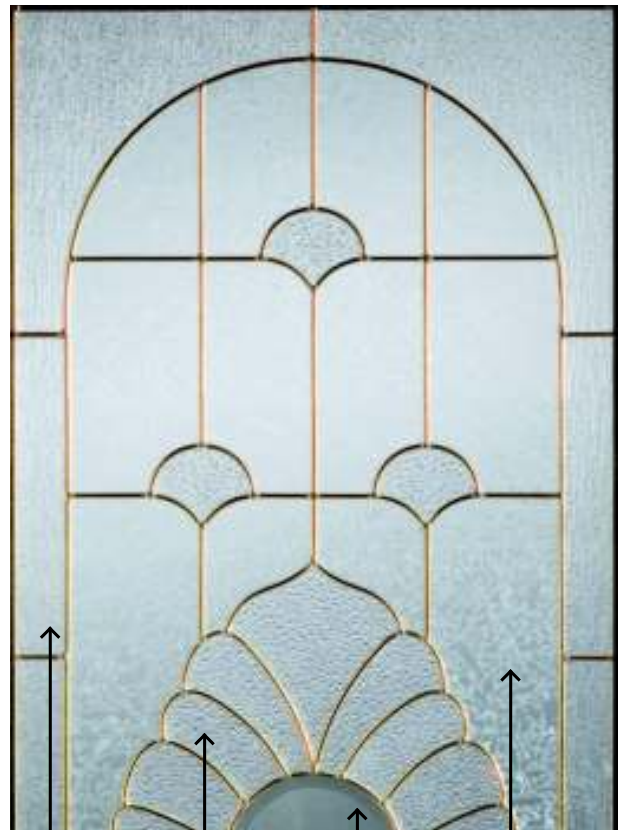

Clear beveled half moons are just one feature of this attractively patterned glass lite. Rounded out with complementary textured and beveled glass and a distinctive caming pattern, this insert has a traditional yet modern feel.

### Niveau d'intimité / Privacy Scale

Clair / Clear

Opaque

Niagara

Morocco Large

Clair biseauté  
Clear Bevel

Glue Chip

1360 SSL 1360 S - S 1360 SSL