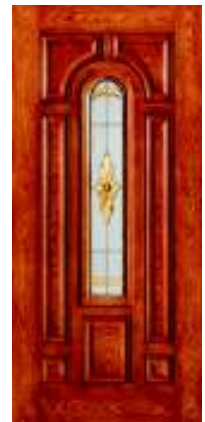

A rich heritage can be found in this traditional stained glass profile. A distinctive look is created by surrounding a clear beveled central cluster with colored and textured glass.

Impostes / Transoms

1301 P3 - P

ST/FS/FW

1301 D - D

ST/FS/FW

1301 H - H

FW

Marylin 1006

Collection de vitraux traditionnels
Traditional Stained Glass Collection