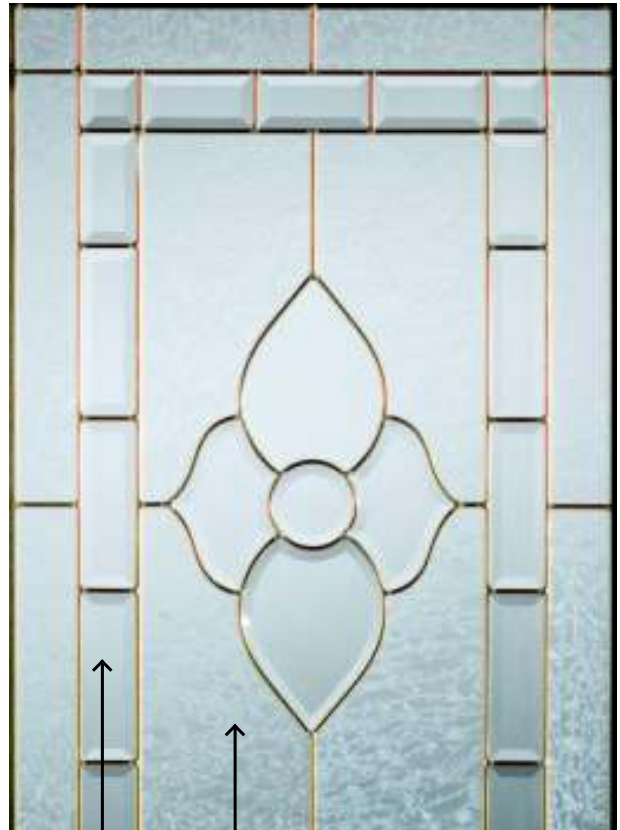

A rich heritage can be found in this traditional stained glass profile. A distinctive look is created by surrounding a clear beveled central cluster with colored and textured glass.

Impostes / Transoms

Choix de Baguettes/Caming Option

Laiton / Brass

Patine / Patina (only in E, S, SSL seulement)

Zinc (only in E, S, SSL seulement)

Niveau d'intimité / Privacy Scale

Clair / Clear

Opaque

Clair biseauté
Clear Bevel