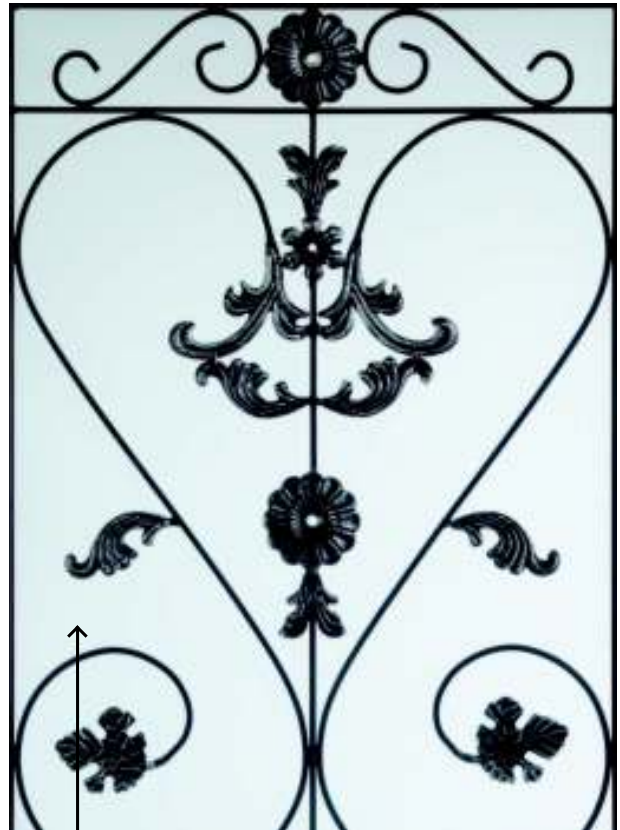

Blacksmith 7100

Collection en fer forgé
Wrought Iron Collection

Lorsque les plus hauts niveaux de raffinement et de sécurité sont nécessaires, ce modèle, qui combine verre trempé, gravé à l'acide et fer forgé finement détaillé, est la réponse. Le résultat est un verre décoratif spectaculaire qui est à la fois magnifique et sécuritaire.

When only the utmost in sophistication and security will do, this design combines a tempered, acid etched back glass with intricately detailed ironwork. The result is a stunning decorative glass that is both beautiful and secure.