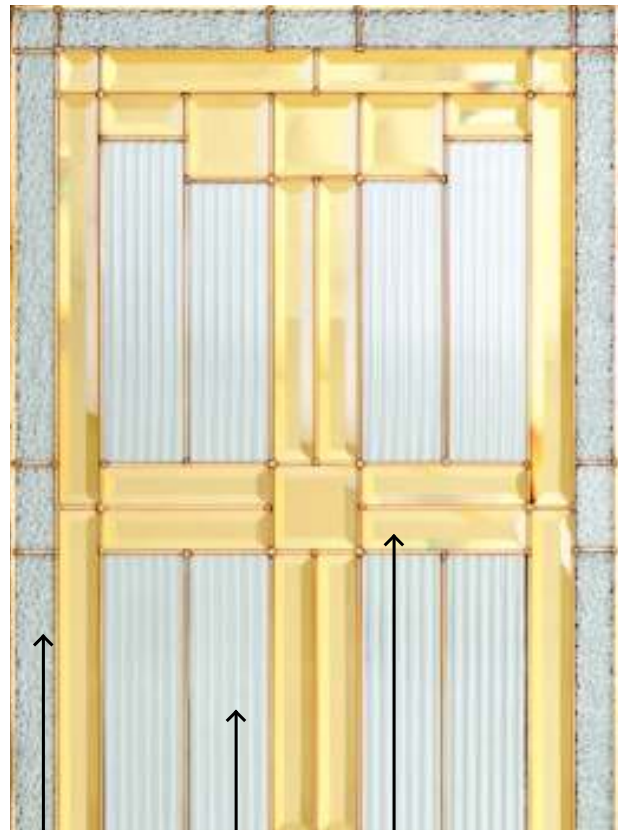

Morocco Large

Moru

Or réfléchissant biseauté
Gold Reflective Bevel