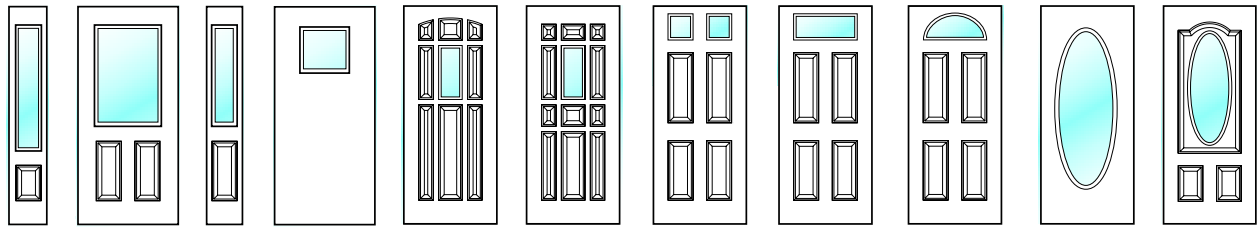

Séries 9215 Series

Verre clair, Carrelage exterieur

Clear glass, External grid

P 21x65 PSL 8x65 F 23x11 S 23x37 SSL 9x37

Clair / Clear	●	●	●	●	●
Low E Argon	●	●	●	●	●
Stainable Wood Grain Frame	●	●	●	●	●

ESL 9x49 S 23x37 SSL 9x37 F24 24x24 N 8.87x18.87 T 8.87x18.87 S5 2-9x7 F2 22 x 12 F 23x11 P3 20.87x57.75 D 17x41