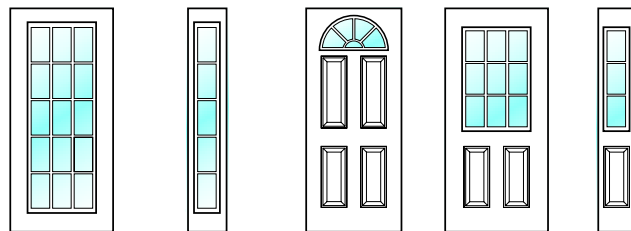

Séries 9215 Series

Verre clair, Carrelage exterieur

Clear glass, External grid

P 21x65   PSL 8x65   F 23x11   S 23x37   SSL 9x37

Clair / Clear	●	●	●	●	●
Low E Argon	●	●	●	●	●
Stainable Wood Grain Frame	●	●	●	●	●