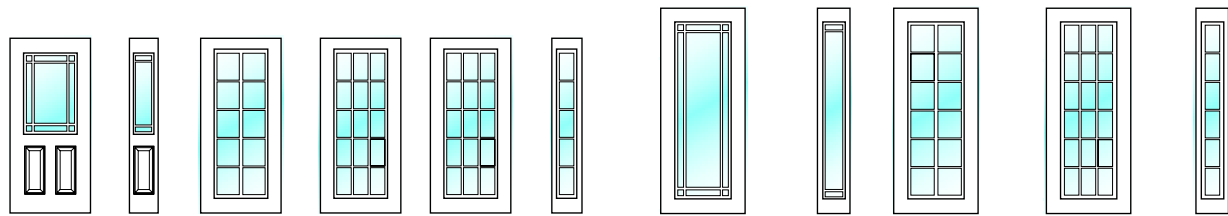

S-C 23x37   SSL-C 9x37   P 2X5 21x65   P 21x65   P2 23x65   PSL 8x65   P81-C 23x81   PC 20x65   P2-C 23x65   PSL81-C 9x81   P81-A 23x81   P8 23x81   P8SL 9x81

•	•	•	•	•	•	•	•	•	•	•
•	•	•	•	•	•	•	•	•	•	•
•	•	•	•	•	•	•	•	•	•	•
•	•	•	•	•	•	•	•	N/A	N/A	N/A
•	•	•	•	•	•	•	•	•	•	•
•	•	•	•	N/A	•	•	•	•	•	•